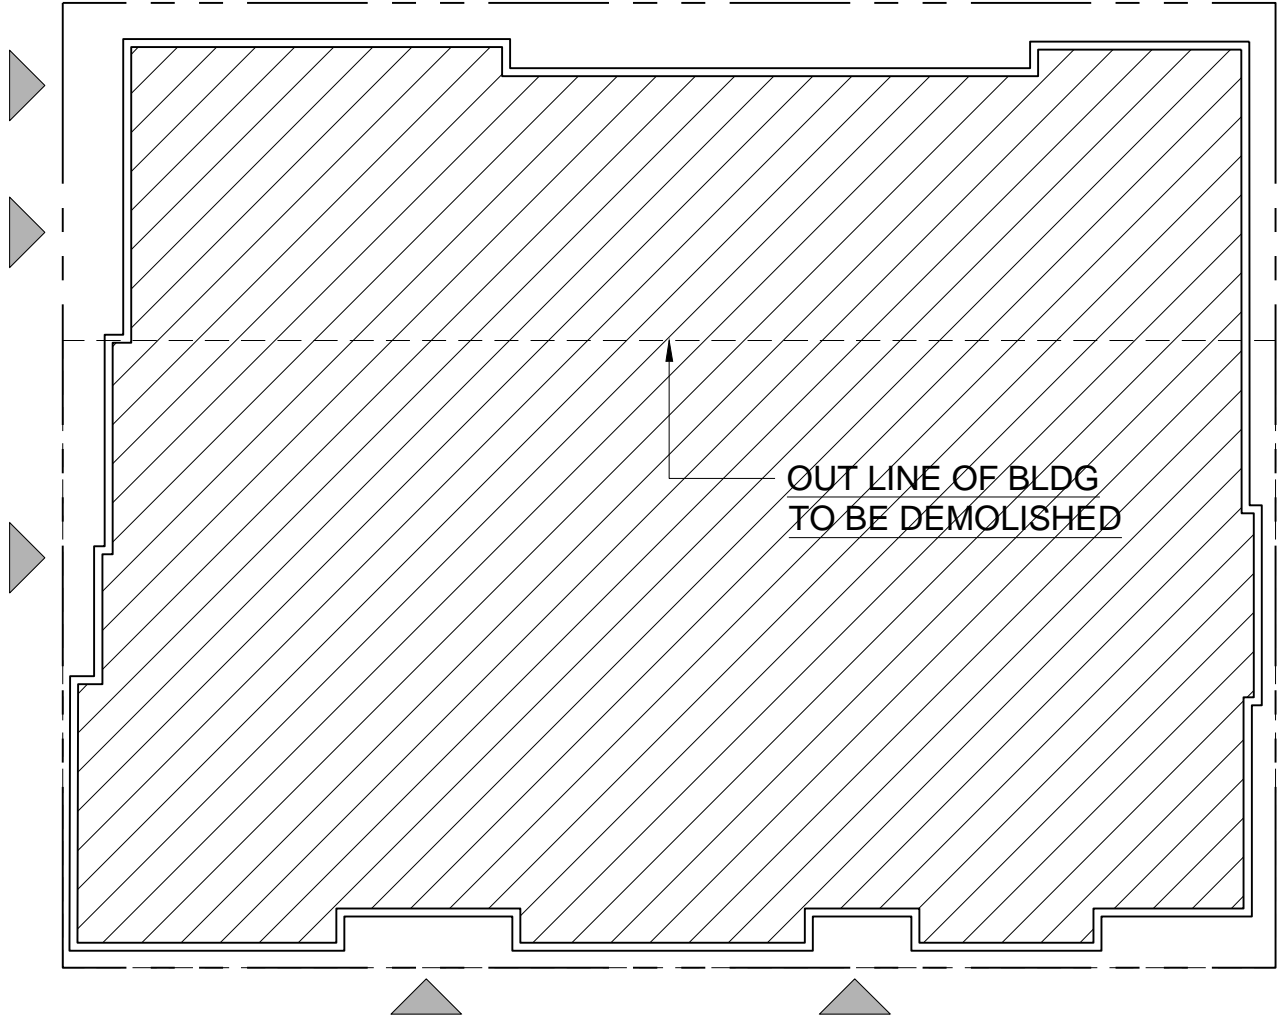

OUT LINE OF BLDG
TO BE DEMOLISHED

GREENWOOD AVE N

N 68TH STREET

N 68TH STREET

OUT LINE OF BLDG
TO BE DEMOLISHED

GREENWOOD AVE N